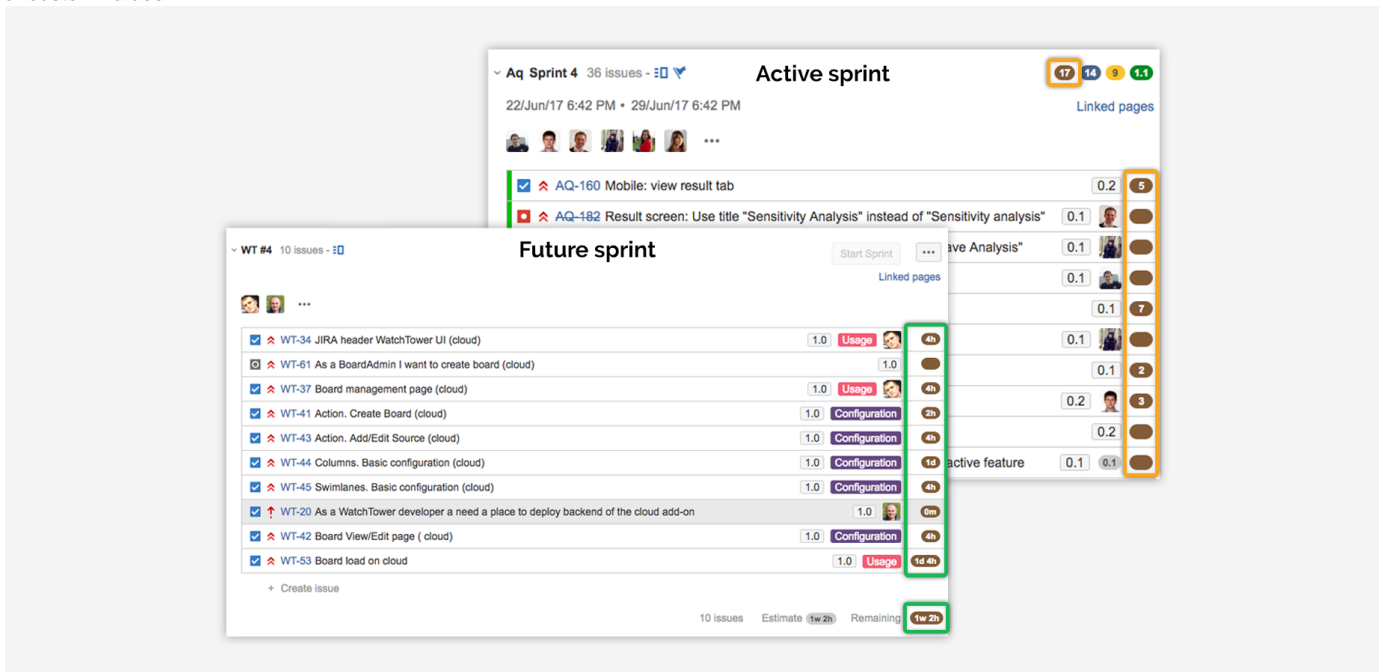

# Getting Started

With the Agile Remaining Estimate Counter add-on you get summarized remaining estimated time by particular group of tasks. This Atlassian Jira plugin allows you to see the total sum of remaining estimated time even with tickets' subtasks in the sprint list.

## Core value

AREC shows total remaining effort for partially completed issues including Sub-Tasks.

## Calculation values

AREC Jira add-on calculates correct remaining effort in the same values as used for "Estimate" in Scrum or Kanban boards: hours, story points or custom values.

# Transparency values

AREC reflects effort for the whole team in both active and future sprints in backlog. Active sprint board reflects remaining effort split by swimlanes.