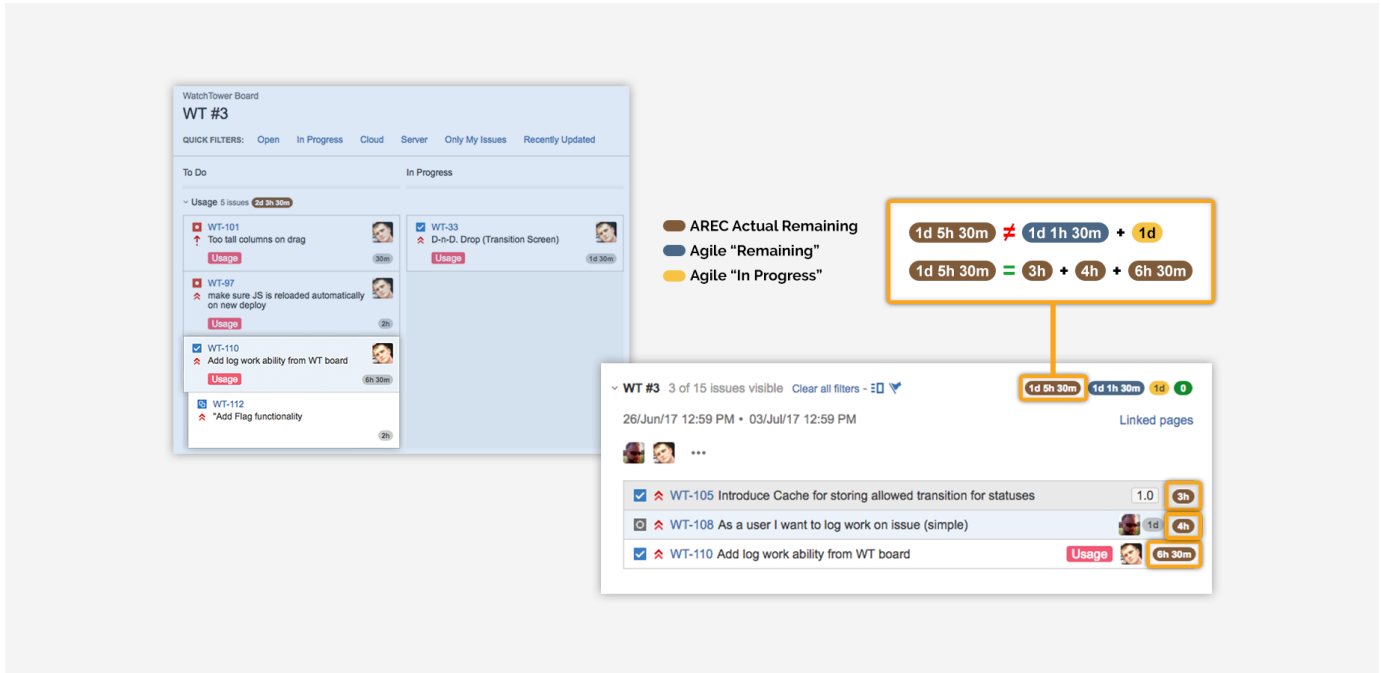

# Getting Started

With the Agile Remaining Estimate Counter add-on you get summarized remaining estimated time by particular group of tasks. This Atlassian Jira plugin allows you to see the total sum of remaining estimated time even with tickets' subtasks in the sprint list.

## Core value

AREC shows total remaining effort for partially completed issues including Sub-Tasks.

## Calculation values

AREC Jira add-on calculates correct remaining effort in the same values as used for "Estimate" in Scrum or Kanban boards: hours, story points or custom values.

# Transparency values

AREC reflects effort for the whole team in both active and future sprints in backlog. Active sprint board reflects remaining effort split by swimlanes.